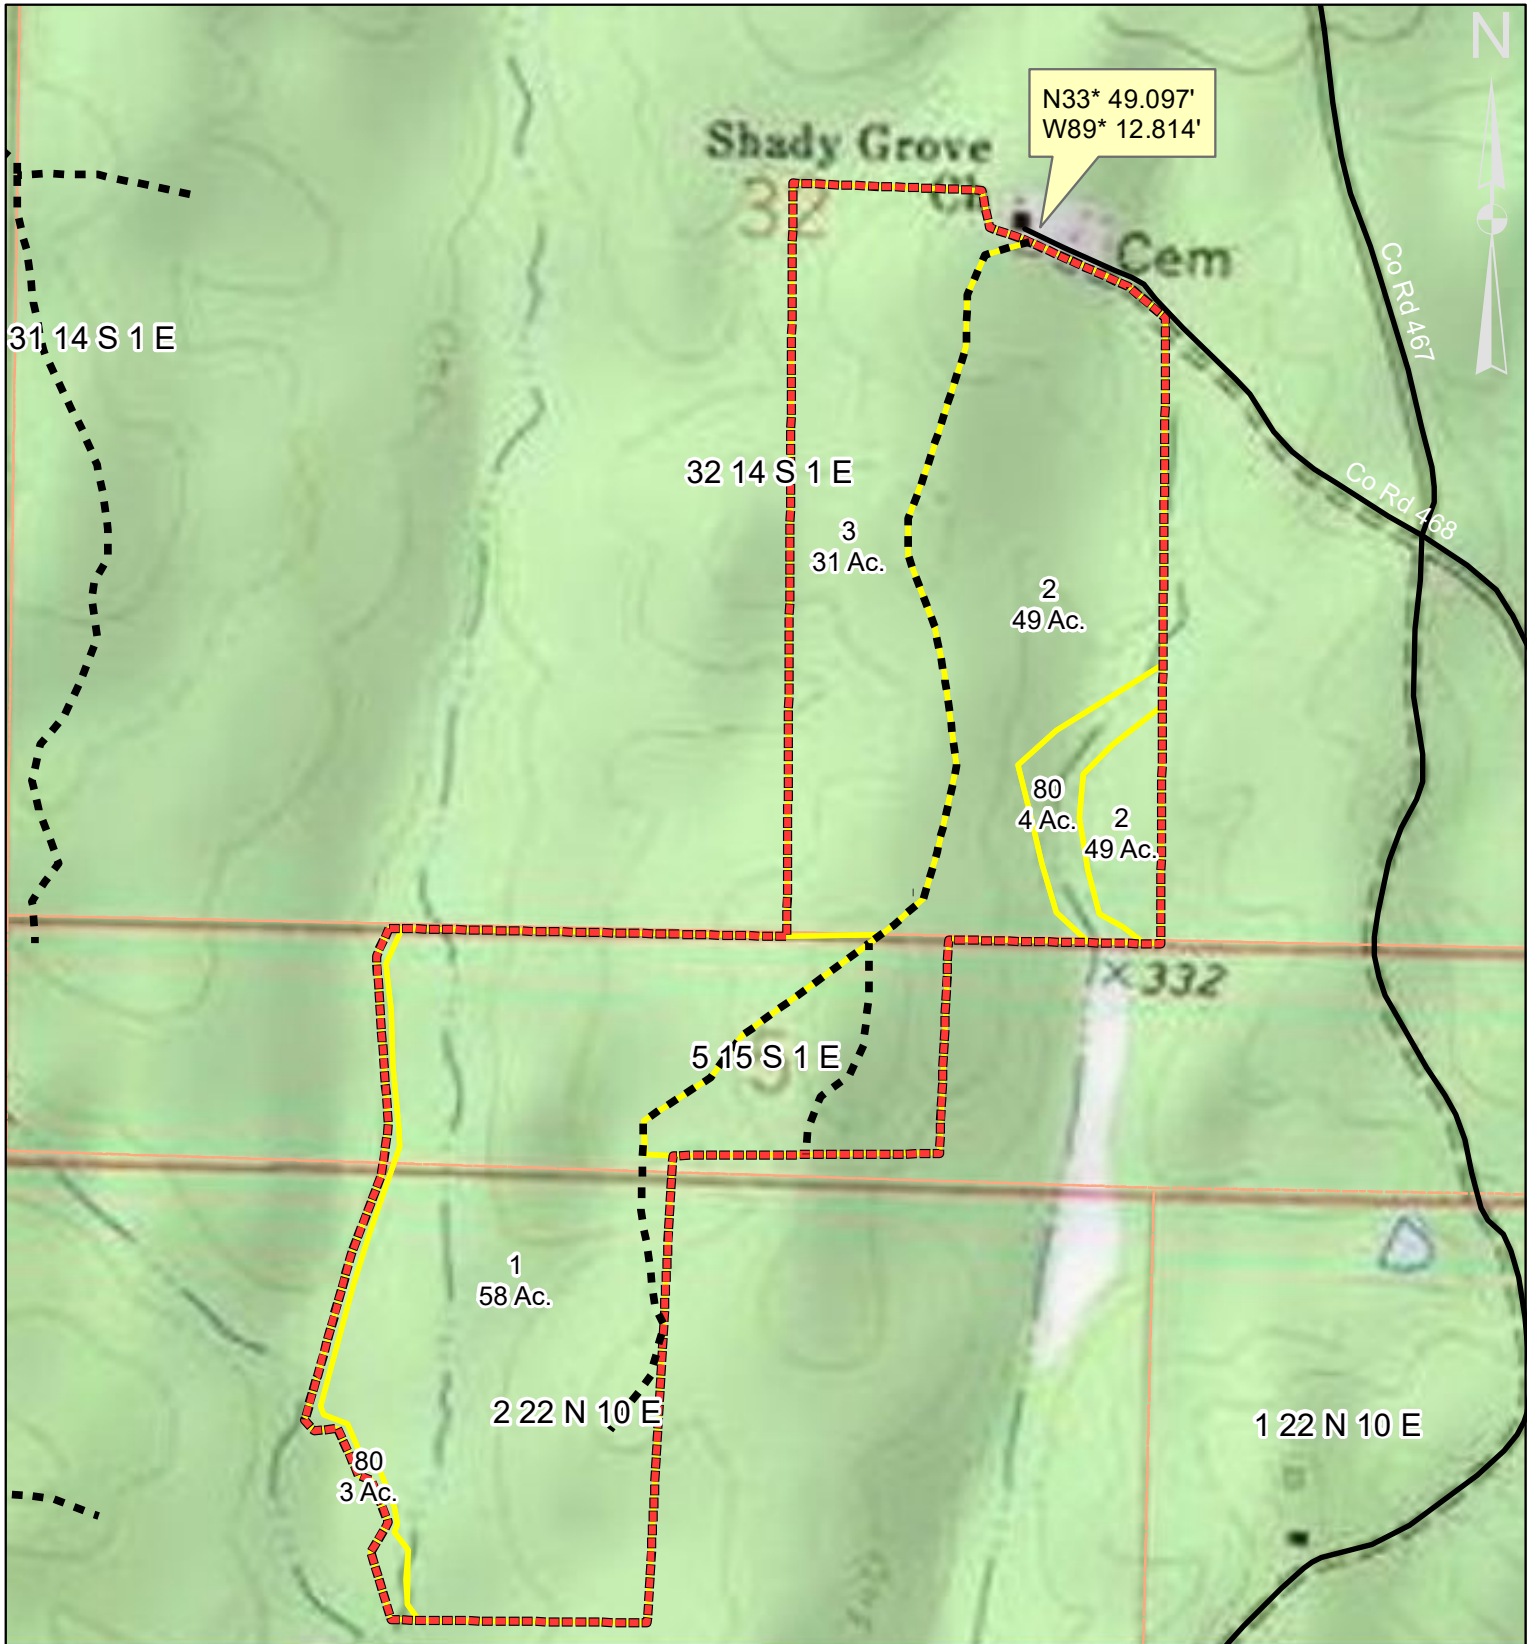

# Calhoun 145 Property Map

+/-145 Total Acres

Section 32 of T14S, R1E, Calhoun County, MS

Section 5 of T15S, R1E, Calhoun County, MS

Section 2 of T22N, R10E, Calhoun County, MS

1 inch = 660 feet