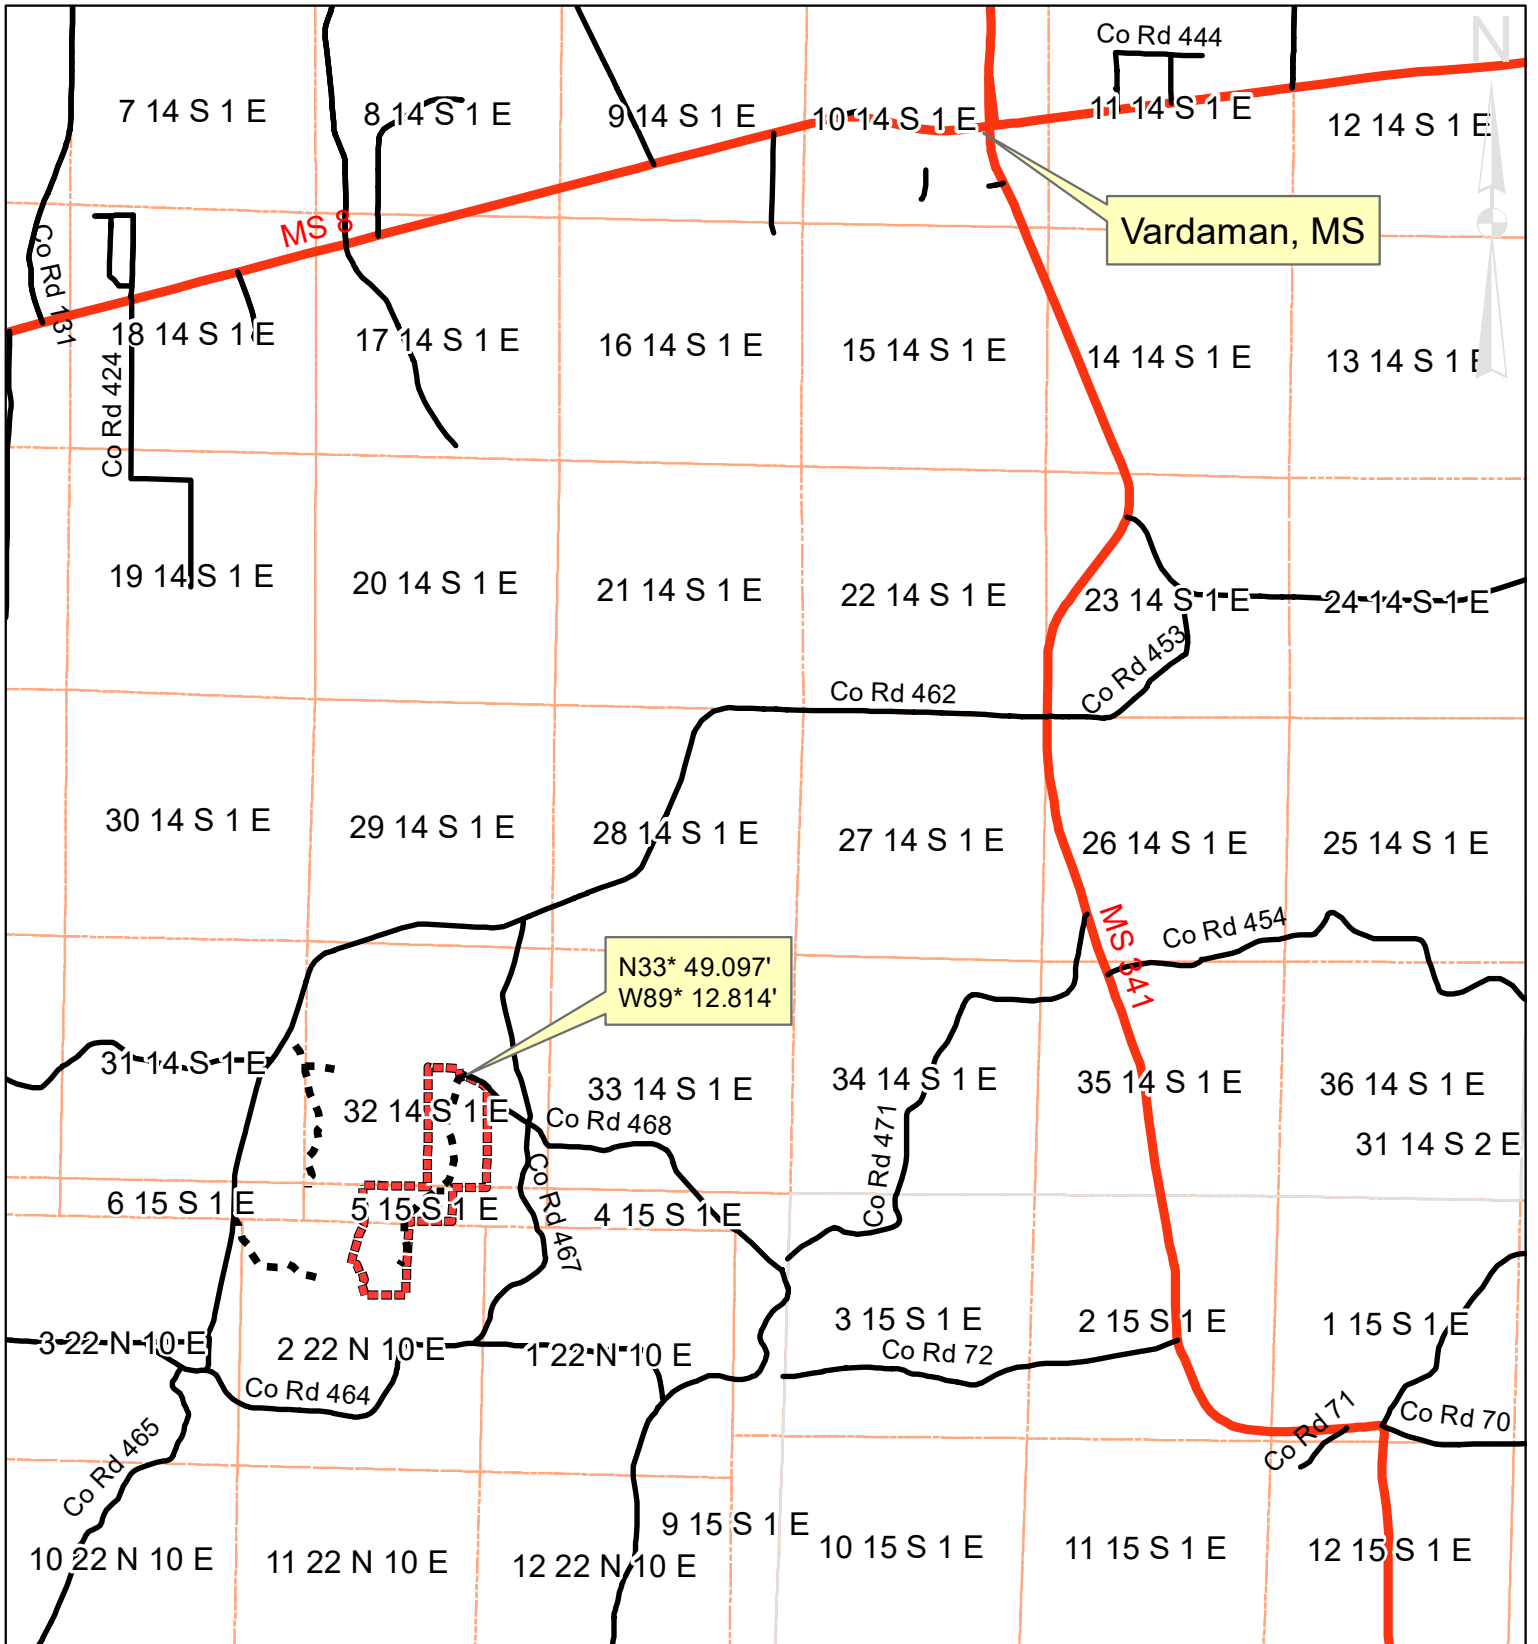

Calhoun 145 Property Map

+/-145 Total Acres

Section 32 of T14S, R1E, Calhoun County, MS
Section 5 of T15S, R1E, Calhoun County, MS
Section 2 of T22N, R10E, Calhoun County, MS

1 inch = 4,167 feet