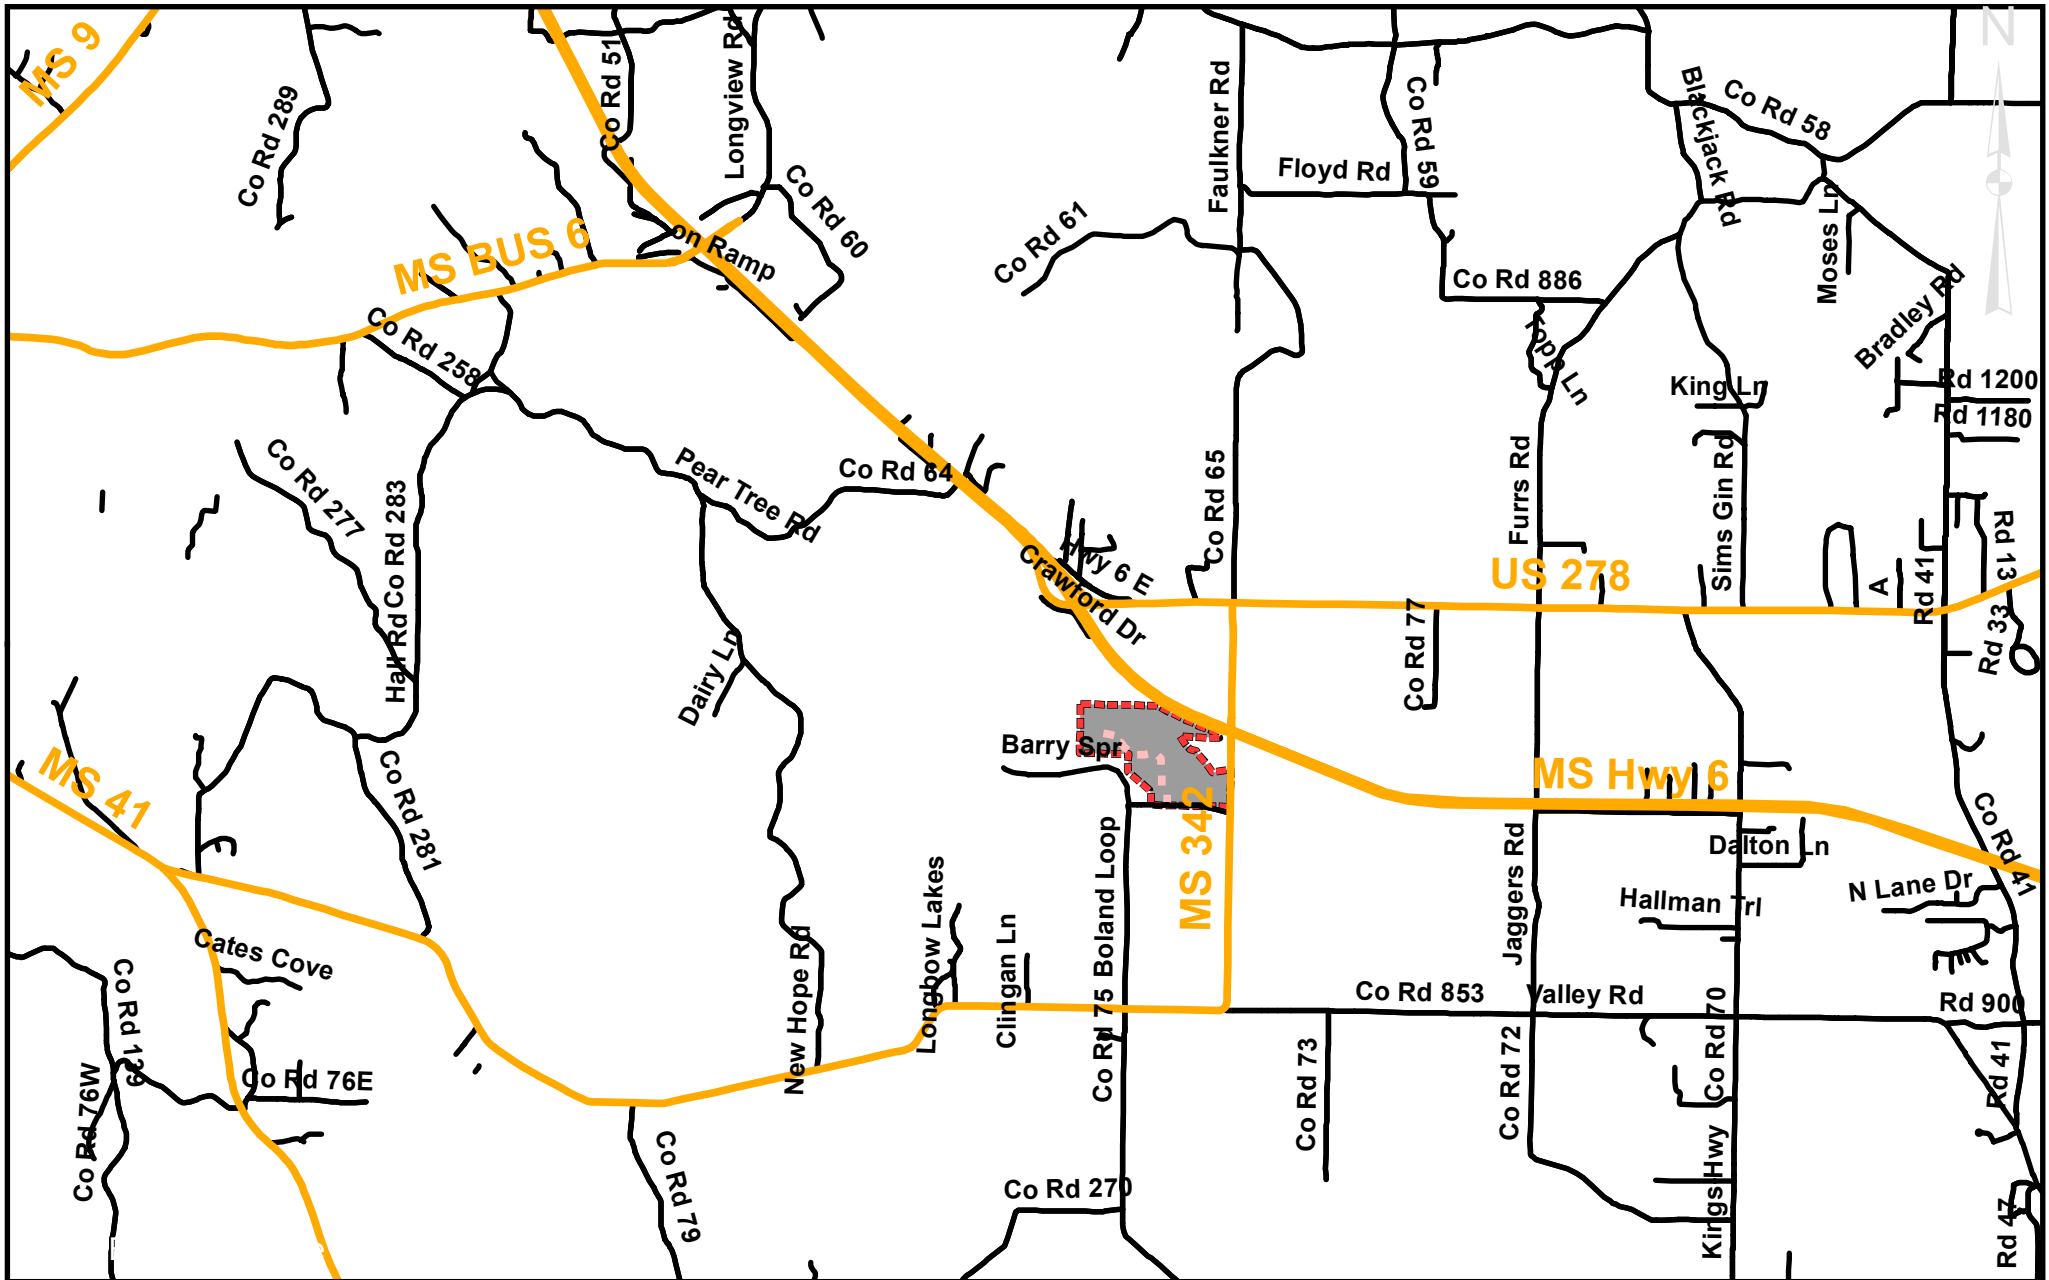

Pontotoc 157

+/-157 Total Acres

Sections 8 & 9 of T10S, R4E, Pontotoc County, MS

Location Map

1 inch = 5,000 feet

Created: 11/8/2016

Walters Forestry Services, LLC