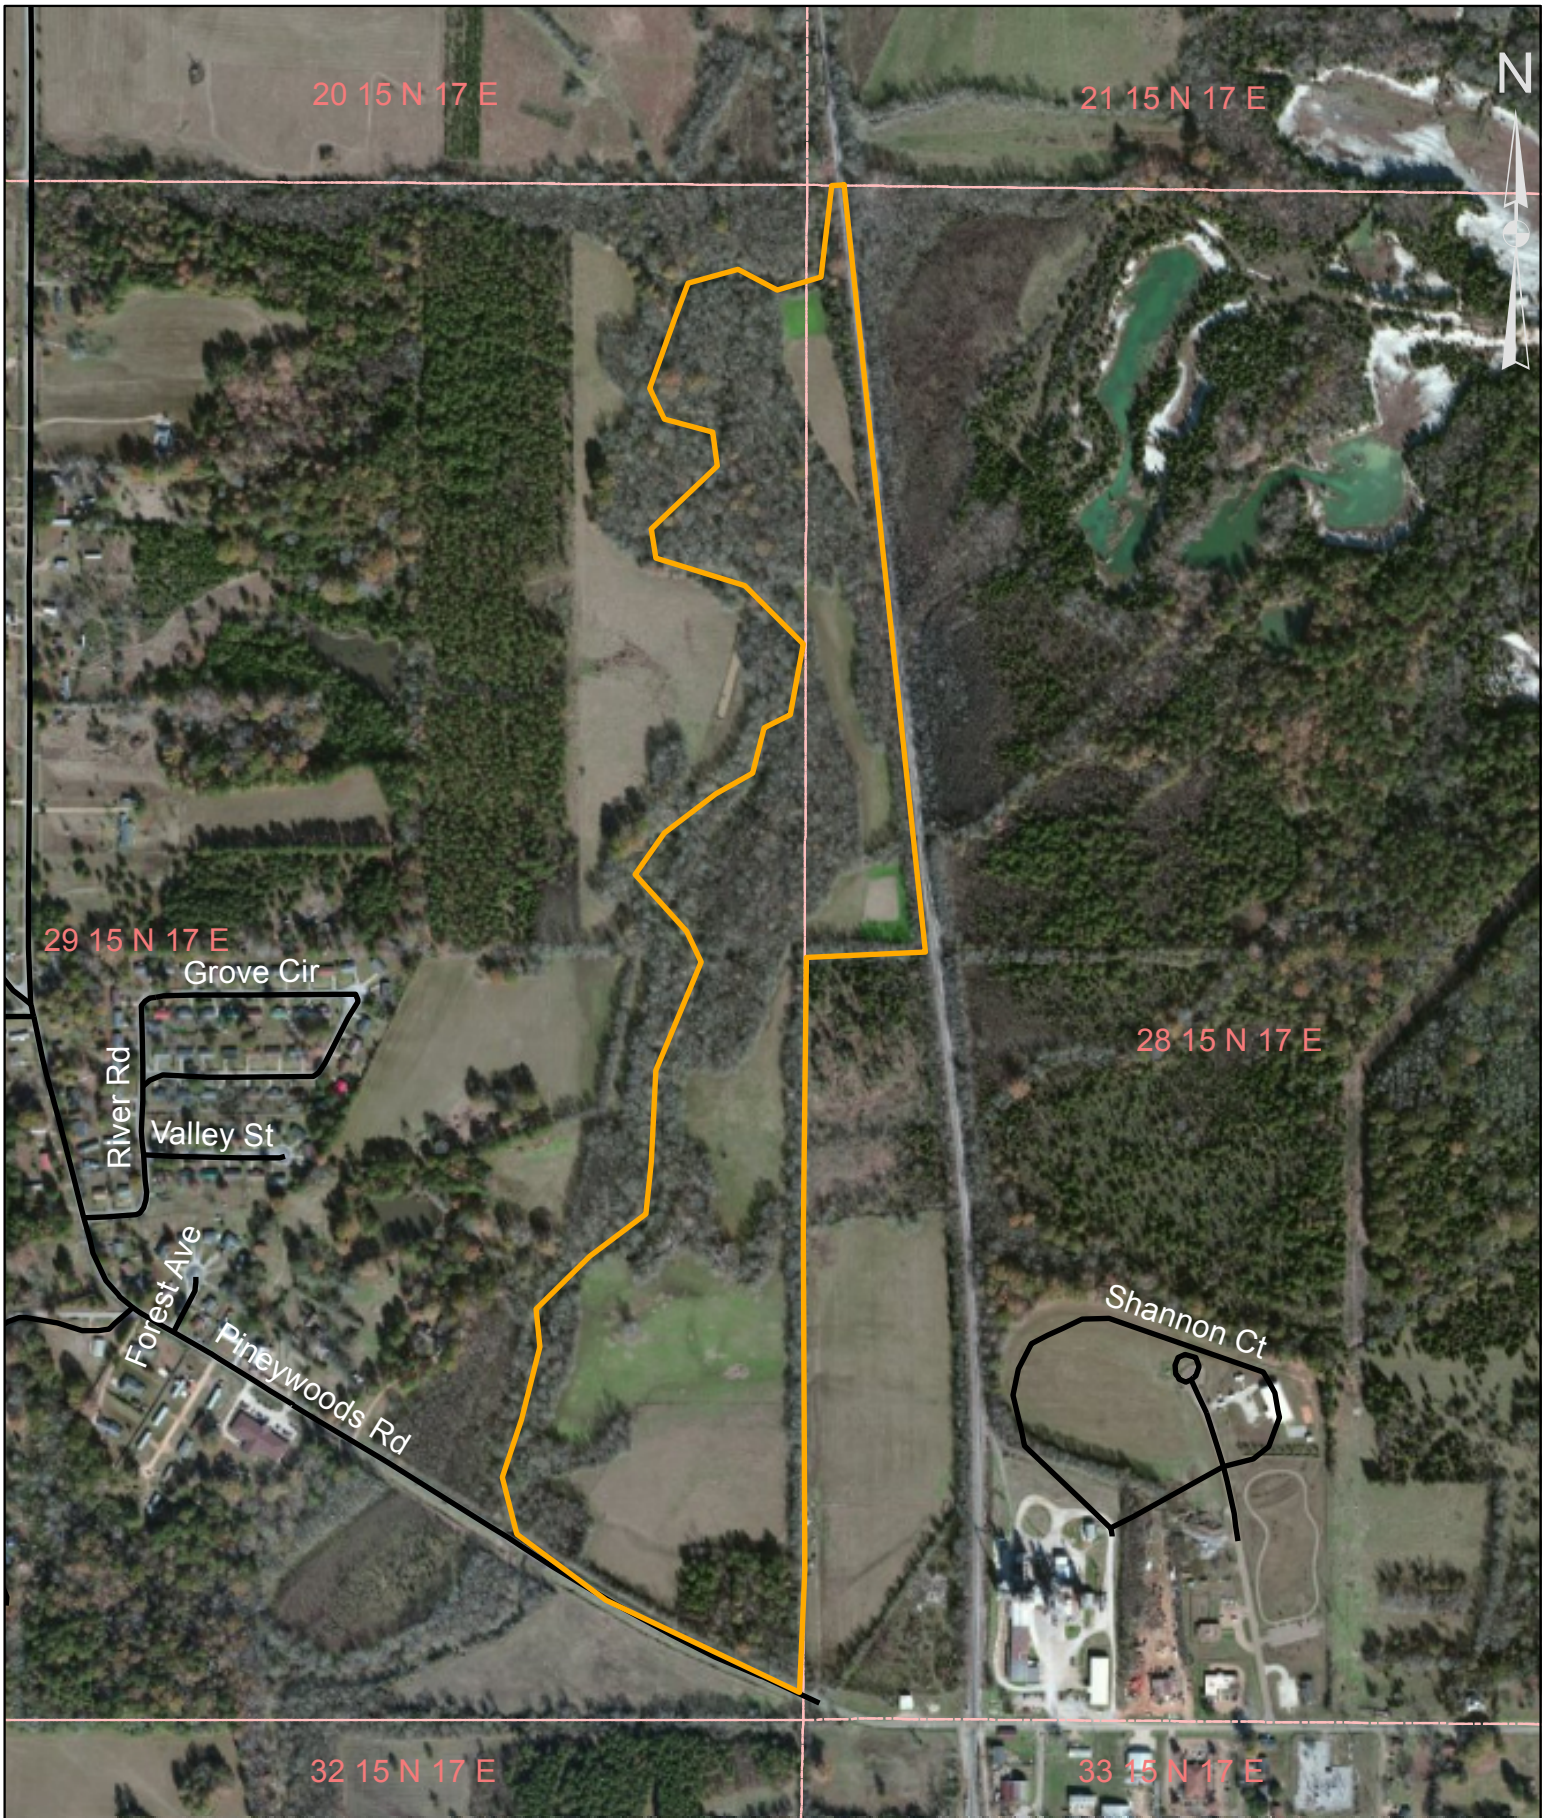

"Noxubee 74"

Section 28 & 29 of Township 15N, Range 17E, Noxubee County, MS

1 inch = 660 feet
2/10/2015

Walters Forestry Services, LLC